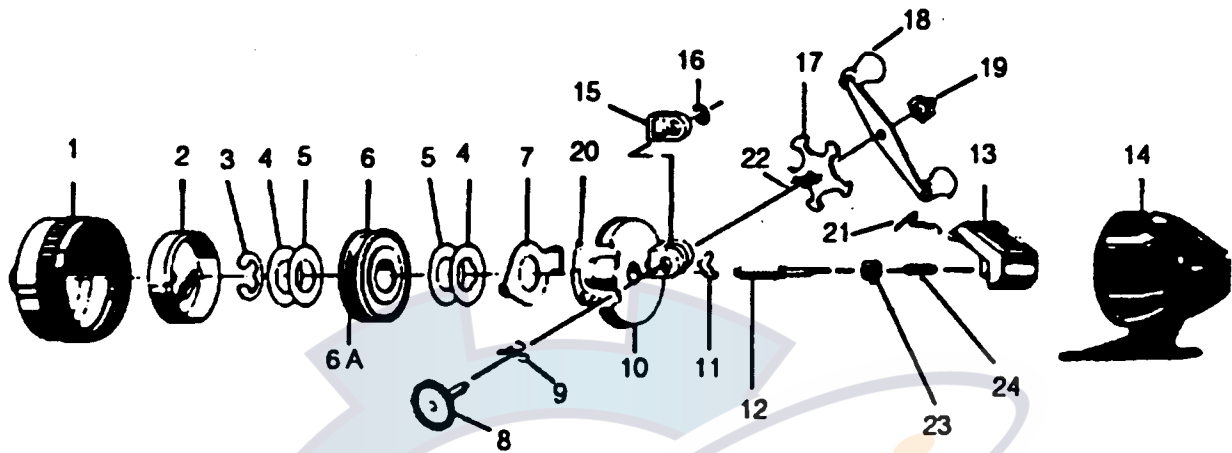

# QUANTUM QG200

Key No.	Part No.	Description	Price
1	JY324-13	FRONT COVER	6.28
2	JY310	SPINNERHEAD	4.97
3	JY034	SPOOL CLIP	.44
4	JY040	SPOOL WASHER	.77
5	JY108	FLAT WASHER, DRAG	.38
6	JY321-8H	WOUND SPOOL 8# MONO HP	5.21
7	NY027	CLUTCH RING	.88
8	JY308	CRANK GEAR SUB-ASSEMBLY	3.03
9	JY061	PAWL ACTUATOR	.44
10	JY301-1	BODY	2.21
11	JY060	ANTI-REVERSE PAWL	.44
12	JY015-2	CENTER SHAFT	2.16
13	KY009	THUMB STOP	1.00
14	JY323-6	BACK COVER	7.26
15	JY054	SLIDE DRAG ACTUATOR	1.27
16	JY121	RETAINER SLIP	.38
17	JY032-1	DRAG STAR	.42
18	KZ318-2	CRANK HANDLE S/A	2.99
19	AZ003	CRANK NUT	.56
20	RY033	RATCHET SPRING	.49
21	QY038	THUMB STOP SPRING	.49
22	WY026	CRANK SHAFT BUSHING	2.46
23	JY011	PINION GEAR	2.73
24	JY020-2	CENTER SHAFT SPRING	.31

Prices subject to change without notice. Prices do not include postage and handling.

**PLEASE ORDER BY PART NUMBER**

Rev. 5/93

Zebco Division Brunswick Corporation, Box 270, Tulsa, OK 74101 USA 918-836-5581